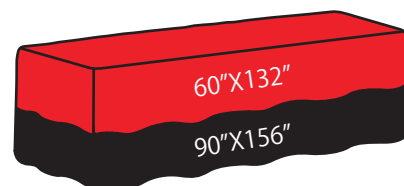

8' Table Linens

LINEN COLORS

Ivory, Almond, Khaki, White, Black, Gray, Silver, Charcoal, Copper, Tera Cotta, Cinnamon, Chocolate, Gold, Canary, Buttercup, Orange, Pumpkin, Peach, Shrimp, Coral, Dusty Rose, Bubblegum, Pink, Red, Regal Red, Brick Red, Magenta, Raspberry, Burgundy, Lilac, Amethyst, Plum, Regal Purple, Navy, Royal Blue, Electric Blue, Corn Flower, Slate, Turquoise, Mint, Teal, Regal Teal, Hunter Green, Kelly Green, Grass Green, Sea Mist, Lime, Celadon, Olive, Eggplant, Fuchsia. (More Colors Available)

LINEN FABRICS

Shantung, Satin Stripe, Crinkle Taffeta, Pintuck, Crushed (Iridescent) Satin, Organza, Jute/ Burlap, Taffeta Sequins, Spandex, Rosette, Petal Leaf, Geo, Chuckwagon, Lace, Sequin, Tissue Lame, Gingham Check, Polyester, Satin, Lamour.

Stop by our show room to pick out your linen colors!

Give us a call for pricing.

Contact us at **940.320.9444** or Visit **5StarRental.com**