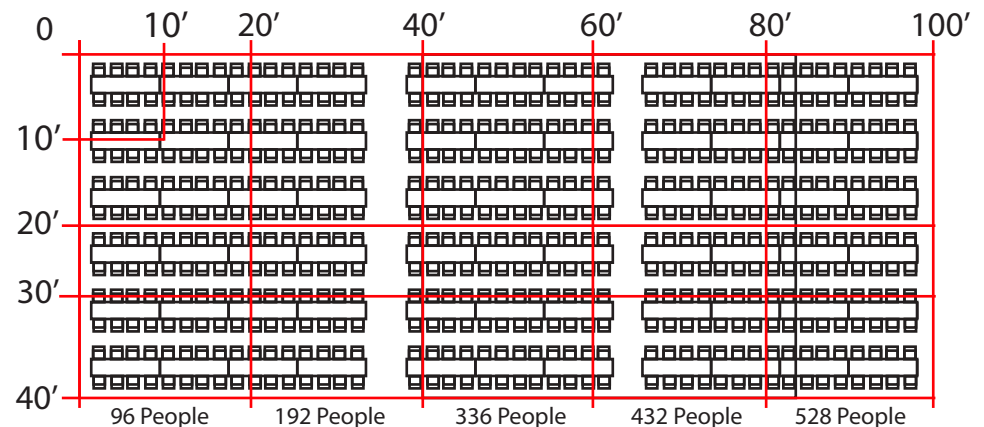

Size	Sq. Ft	Round Table Seating	Banquet Table Seating
10' X 10'	100	8 people	10 people
10' X 20'	200	16 people	18 people
15' X 15'	225	16 people	20 people
20' X 20'	400	32 people	48 people
20' X 40'	800	64 people	96 people
20' X 60'	1,200	96 people	144 people
40' X 40'	1,600	128 people	240 people

Size	Sq. Ft	Round Table Seating	Banquet Table Seating
40' X 40'	1,600	128 people	240 people
40' X 60'	2,400	192 people	336 people
40' X 80'	3,200	256 people	432 people
40' X 100'	4,000	320 people	576 people
40' X 120'	4,800	384 people	672 people

Size	Sq. Ft	Round Table Seating	Banquet Table Seating
30' X 40'	1,200	96 people	128 people
30' X 60'	1,800	144 people	224 people
30' X 80'	2,400	192 people	272 people
30' X 100'	3,000	240 people	352 people
30' X 120'	3,600	288 people	448 people
40' X 40'	1,600	128 people	240 people
40' X 60'	2,400	192 people	336 people
40' X 80'	3,200	256 people	432 people
40' X 100'	4,000	320 people	576 people
40' X 120'	4,800	384 people	672 people

- Tent Heater  
- Port A Cool Fan

**60" Round Table Seating (Most Common)**

**8' Banquet Table Seating**