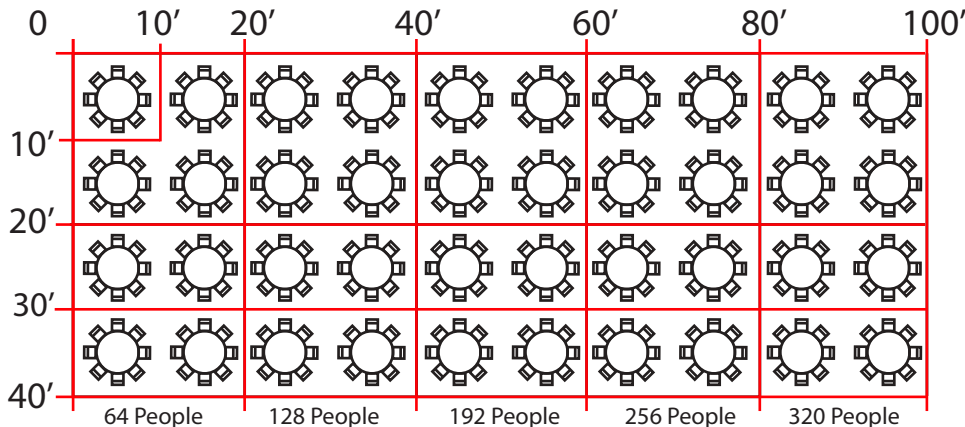

HEATING & COOLING:

- Tent Heater
- Port A Cool Fan

60" Round Table Seating (Most Common)